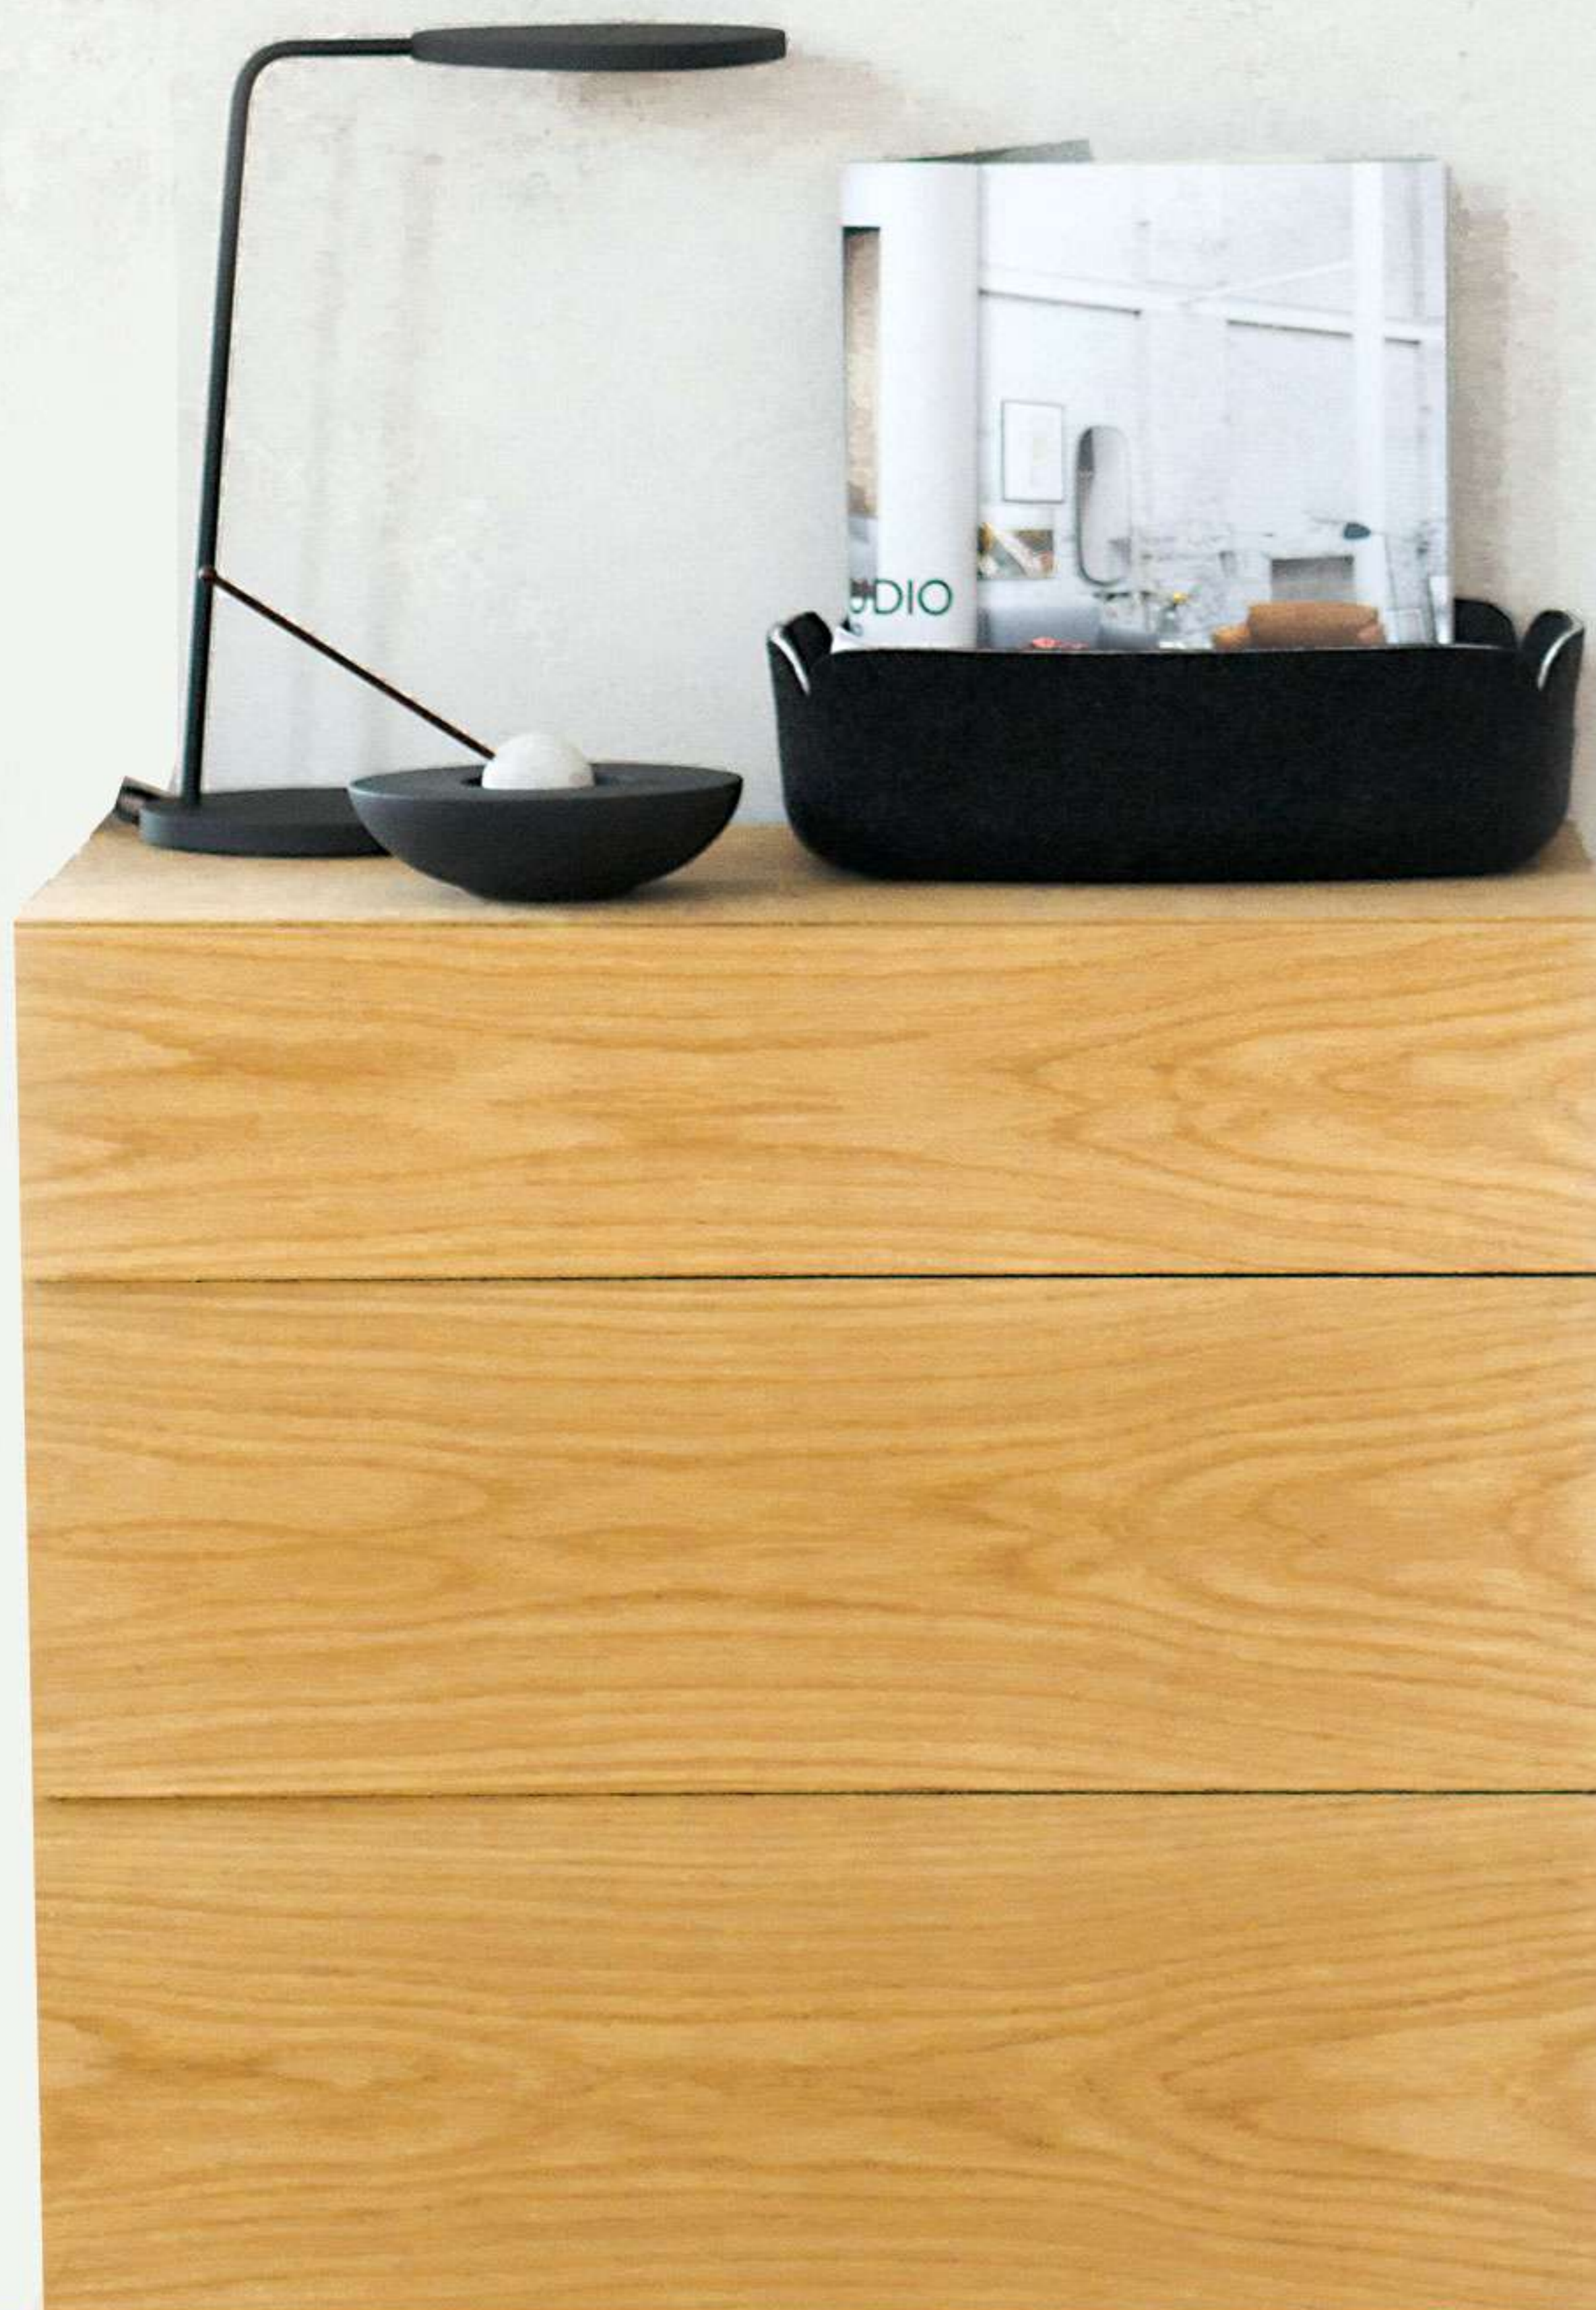

STUDIO
designs

COMPLETE YOUR ROOM WITH SMALL FURNITURE PIECES